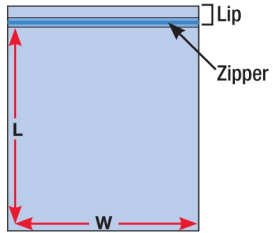

Reclosable Poly Bags

Reclosable Poly Bags

Pinch track zipper extends the entire width of the bag.

- Single track zipper securely closes the top of the bag to keep products inside clean and moisture-free.
- Sizes listed are inside dimensions of the bag.

Inside W x L	2 Mil	4 Mil	6 Mil	8 Mil
1" x 1"	•			
1½" x 1½"	•			
1½" x 2"	•			
2" x 2"	•	•		
2" x 3"	•	•	•	
2" x 4"	•	•		
2" x 5"	•	•		
2" x 6"	•	•		
2" x 8"	•	•		
2" x 10"	•	•		
2" x 12"	•	•		
2½" x 3"		•		
2½" x 10"	•			
2½" x 12"	•			
3" x 2"	•			
3" x 3"	•	•	•	
3" x 4"	•	•	•	
3" x 5"	•	•	•	•
3" x 6"	•	•	•	
3" x 7"	•			
3" x 8"	•	•		
3" x 9"	•			
3" x 10"	•	•		
3" x 12"	•	•		