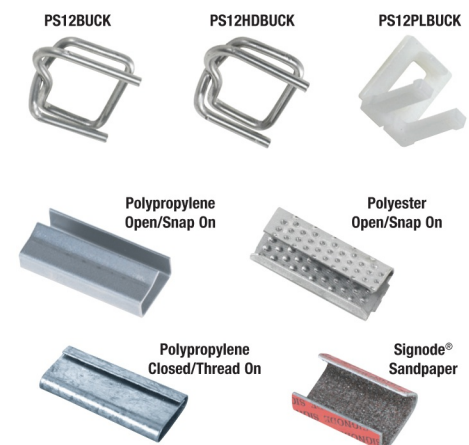

Poly Strapping Seals

Stock Number	Size	Style	Strapping Type	Qty/Case
PS1210SEAL	1/2" x 1 1/4"	Open	Poly	1,000
PS12SEAL	1/2" x 1 1/4"	Open	Poly	2,500
PS1210CLOSED	1/2" x 1 1/4"	Closed	Poly	1,000
PS5810SEAL	5/8" x 1 1/4"	Open	Poly	1,000
PSS5810CLOSED	5/8" x 1 1/4"	Closed	Poly	1,000
PSS120PEN	1/2" x 1 1/8"	Open	Polyester	1,000
PSS580PEN	5/8" x 1 1/8"	Open	Polyester	1,000
PSSASEAL	1/2" x 1 1/4"	Signode®	Both	1,000

Steel Strapping

Secures heavy loads during shipping.

- All painted and waxed steel oscillated coils (except where noted).

High-Tensile

Stock Number	Width	Thick-ness	Break Strength	Coils/Skid
SS12020HT	1/2" x 2,940'	.020	1,430 lbs.	12
SS12023HT	1/2" x 2,560'	.023	1,650 lbs.	12
SS58020HT	5/8" x 2,360'	.020	1,785 lbs.	12
SS58023HT	5/8" x 2,050'	.023	2,000 lbs.	12
SS34020HT	3/4" x 1,960'	.020	2,100 lbs.	12
SS34022HT	3/4" x 1,710'	.023	2,450 lbs.	12
SS34025HT	3/4" x 1,570'	.025	2,675 lbs.	12
SS34029HT	3/4" x 1,350'	.029	3,150 lbs.	12
SS34031HT	3/4" x 1,270'	.031	3,250 lbs.	12
SS114025HT*	1 1/4" x 940'	.025	4,650 lbs.	24
SS114029HT*	1 1/4" x 810'	.029	5,250 lbs.	24
SS114031HT*	1 1/4" x 760'	.031	5,500 lbs.	24
SS114035HT*	1 1/4" x 670'	.035	5,800 lbs.	24
SS114044HT*	1 1/4" x 535'	.044	7,600 lbs.	24

* Ribbon Wound