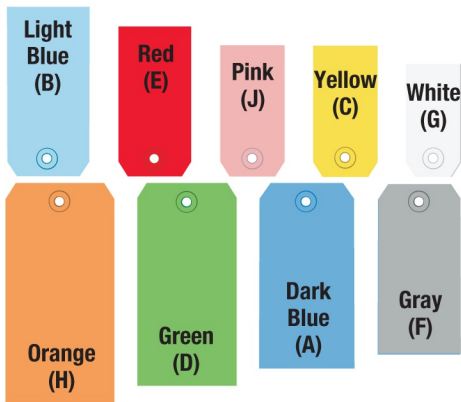

Tags

Manila Shipping Tags

Use multi-purpose tags to identify or address items that cannot be labeled.

- Manila color allows handwritten or printed instructions to stand out.

Manila – 15 Point

Stock Number	Size	Card Stock	Model Number	Qty/Case
G1009*	7 1/2" x 3 3/4"	15 Point	#11	500
G1010*	8" x 4"	15 Point	#12	500

* Please state plain or pre-wired.

3 Part – Carbonless

Stock Number	Number Sequence	Size	Model Number	Qty/Case
G1601*	0001-0499	6 1/4" x 3 1/8"	#8	500
G1602*	0500-0999	6 1/4" x 3 1/8"	#8	500
G1603*	1000-1499	6 1/4" x 3 1/8"	#8	500
G1604*	1500-1999	6 1/4" x 3 1/8"	#8	500
G1605*	2000-2499	6 1/4" x 3 1/8"	#8	500
G1606*	2500-2999	6 1/4" x 3 1/8"	#8	500
G1607*	3000-3499	6 1/4" x 3 1/8"	#8	500
G1608*	3500-3999	6 1/4" x 3 1/8"	#8	500
G1609*	4000-4499	6 1/4" x 3 1/8"	#8	500
G1610*	4500-4999	6 1/4" x 3 1/8"	#8	500
G1611*	5000-5499	6 1/4" x 3 1/8"	#8	500
G1612*	5500-5999	6 1/4" x 3 1/8"	#8	500
G1613*	6000-6499	6 1/4" x 3 1/8"	#8	500
G1614*	6500-6999	6 1/4" x 3 1/8"	#8	500
G1615*	7000-7499	6 1/4" x 3 1/8"	#8	500
G1616*	7500-7999	6 1/4" x 3 1/8"	#8	500
G1617*	8000-8499	6 1/4" x 3 1/8"	#8	500
G1618*	8500-8999	6 1/4" x 3 1/8"	#8	500
G1619*	9000-9499	6 1/4" x 3 1/8"	#8	500
G1620*	9500-9999	6 1/4" x 3 1/8"	#8	500
G1621*	10000-10499	6 1/4" x 3 1/8"	#8	500

* Please state plain or pre-wired.

Colored Shipping Tags

Tags aid in coding shipments and inventory.

- Constructed from heavy-duty, 13 point paper stock.
- Gray available in models #5, #6 and #8 only.

Colored Shipping Tags