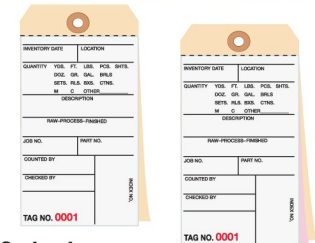

Tags

Manila Shipping Tags

Use multi-purpose tags to identify or address items that cannot be labeled.

- Manila color allows handwritten or printed instructions to stand out.

Manila – 15 Point

Stock Number	Size	Card Stock	Model Number	Qty/Case
G1009*	7 1/2" x 3 3/4"	15 Point	#11	500
G1010*	8" x 4"	15 Point	#12	500

* Please state plain, pre-strung, or pre-wired.

Manila – 10 Point

Stock Number	Size	Card Stock	Model Number	Qty/Case
G3001*	2 1/4" x 1 1/8"	10 Point	#1	1,000
G3002*	3 1/4" x 1 1/8"	10 Point	#2	1,000
G3003*	3 3/4" x 1 1/8"	10 Point	#3	1,000
G3004*	4 1/4" x 2 1/8"	10 Point	#4	1,000
G3005*	4 3/4" x 2 1/8"	10 Point	#5	1,000
G3006*	5 1/4" x 2 1/8"	10 Point	#6	1,000
G3007*	5 3/4" x 2 1/8"	10 Point	#7	1,000
G3008*	6 1/4" x 3 1/8"	10 Point	#8	1,000

* Please state plain, pre-strung, or pre-wired.

Carbonless Inventory Tags

2 Part – Carbonless

- White carbonless bond with 10 point manila base stock.

3 Part – Carbonless

- White carbonless bond with pink middle bond and 10 point manila base stock.