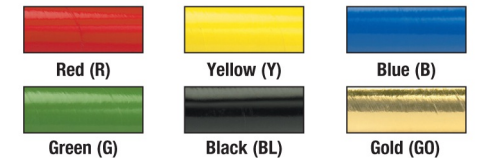

Stock Number	Inside Dia.	Usable Length	Wall Thickness	Tubes/Case
P3006W	3"	6"	.060	24
P3009W	3"	9"	.060	24
P3012W	3"	12"	.060	24
P3015W	3"	15"	.060	24
P3018W	3"	18"	.070	24
P3020W	3"	20"	.070	24
P3024W	3"	24"	.070	24
P3026W	3"	26"	.080	24
P3030W	3"	30"	.070	24
P3036W	3"	36"	.070	24
P3042W	3"	42"	.070	24
P3048W	3"	48"	.080	24
P4012W	4"	12"	.080	15
P4018W	4"	18"	.080	15
P4024W	4"	24"	.080	15
P4026W	4"	26"	.080	15
P4030W	4"	30"	.080	15
P4036W	4"	36"	.080	15
P4042W	4"	42"	.080	15
P4048W	4"	48"	.080	15

Colored Tubes

Sizes listed are usable space.

- Includes white plastic end caps.

Choose from colors listed below:

Colored Tubes

Stock Number	Inside Dia.	Usable Length	Wall Thickness	Tubes/Case
P2006	2"	6"	.060	50
P2009	2"	9"	.060	50
P2012	2"	12"	.060	50
P2018	2"	18"	.060	50
P2020	2"	20"	.060	50
P2024	2"	24"	.060	50
P2036	2"	36"	.060	50
P3012	3"	12"	.070	24
P3018	3"	18"	.070	24
P3024	3"	24"	.070	24
P3036	3"	36"	.070	24